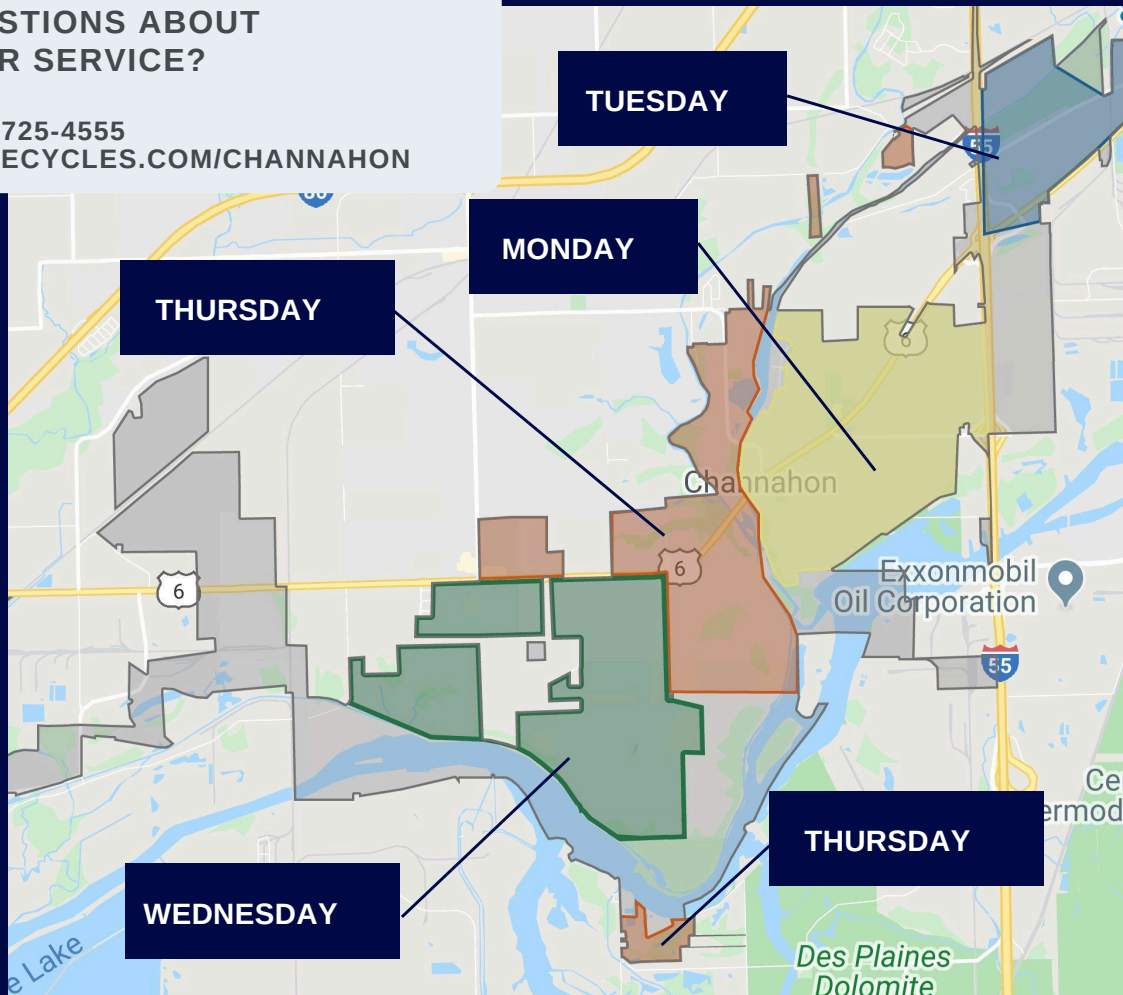

QUESTIONS ABOUT YOUR SERVICE?

(815) 725-4555
LRSRECYCLES.COM/CHANNAHON

SERVICE DAYS

- Monday
- Tuesday
- Wednesday
- Thursday

Your refuse service day is assigned based on your service address. The above map references the service days for the Village of Channahon. You can also visit LRSrecycles.com/Channahon to check your exact address on our interactive service day finder.

Please have your refuse ready for pick-up by 6am on your service day.

DISCOUNTED ROLL-OFF CONTAINERS

(815) 725-4555

We offer a special roll-off dumpster pricing package for residents of Channahon. Contact us for details.

INCLUDED SERVICES

In addition to weekly refuse, recycling, and yard waste pick-up, your service also includes:

- Seasonal yard waste pick-up, from the week of March 15 through the week of December 15
  - Yard waste cart can be used for refuse off season
- One bulk item pick-up per week
- One appliance (white good) pick-up per week
- Quarterly E-Waste pick-up ($35/item)
- Additional cart rentals ($6/month)
- Discounted rates for seniors and 100% Disabled veterans
- Discounted rates on roll-off dumpsters

REFUSE PICK-UP IS LIMITED TO THE FOLLOWING ACCEPTABLE ITEMS:

ACCEPTABLE	UNACCEPTABLE
organics	hot or warm bbq coals
liner bags	flammable items
plastic food containers	toxic items
cutlery	corrosive items
lids	reactive items
drink cups	liquid paint
straws	pesticides
snack food bags	poisons
plastic / foil wrappers	cleaning solvents
aluminum foil	batteries
drink pouches	used oil
pet hair	automobile fluids
broken mugs / dishes	

YARD WASTE PICK-UP IS LIMITED TO THE FOLLOWING ACCEPTABLE ITEMS:

ACCEPTABLE	UNACCEPTABLE
grass trimmings	plastic bags
leaves	animal waste
Christmas trees	cardboard
twigs	concrete
branches	rock
outdoor plants /flowers	fruits / vegetables
	dirt
	stone
	indoor plants
	trees
	stumps larger than 3"

WANT TO RENT ADDITIONAL CARTS?

(815) 725-4555
LRSRECYCLES.COM/CHANNAHON

RECYCLING PICK-UP IS LIMITED TO THE FOLLOWING ACCEPTABLE ITEMS:

ACCEPTABLE   UNACCEPTABLE

Paper/Other Fibers

copy paper	carbon paper
computer paper	self-stick labels
glossy paper	gum /candy wrappers
envelopes	tissue paper
newspaper	waxed paper
telephone books	paper cups
file folders	paper towels
magazines	
junk mail	
paper bags	
cardboard	

Plastic

Empty and rinsed plastic containers marked with #1 / #5 /#7, including; water / soda bottles	Any plastic containers marked with #6, including; take-out containers
milk / juice jugs	styrofoam
butter tubs	packing peanuts
yogurt cups	CD/DVD covers
ketchup bottles	film plastic
household cleaner bottles	plastic bags
coffee containers	saran wrap
	plastic silverware

Tin or Aluminum

Empty and rinsed aluminum and tin containers, including; soda / beer cans	aerosol cans
soup cans	aluminum foil
	conduit pipe
	gutters

Glass

Empty and rinsed clear and colored glass bottles and jars	flat glass
	light bulbs
	dinnerware, Pyrex®
	ceramics