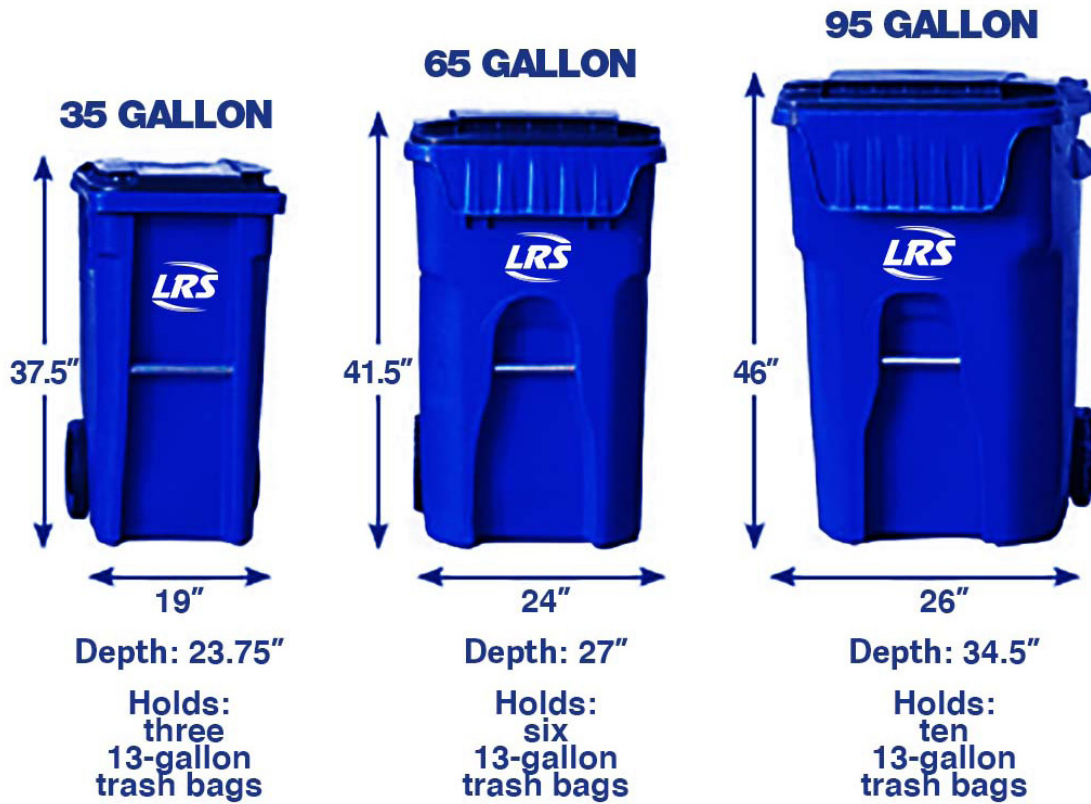

RESIDENTIAL WASTE AND RECYCLING CART SIZES

For over 20 years, LRS has provided recycling and comprehensive waste removal to homeowners. If you're looking for residential waste and recycling pick ups, our team delivers outstanding service and reliability.

Below outlines the dimensions and sizes of our carts that are available for waste, recycling and yard waste collection.

For more information about our residential waste and recycling cart sizes, please call 844.NEED.LRS.